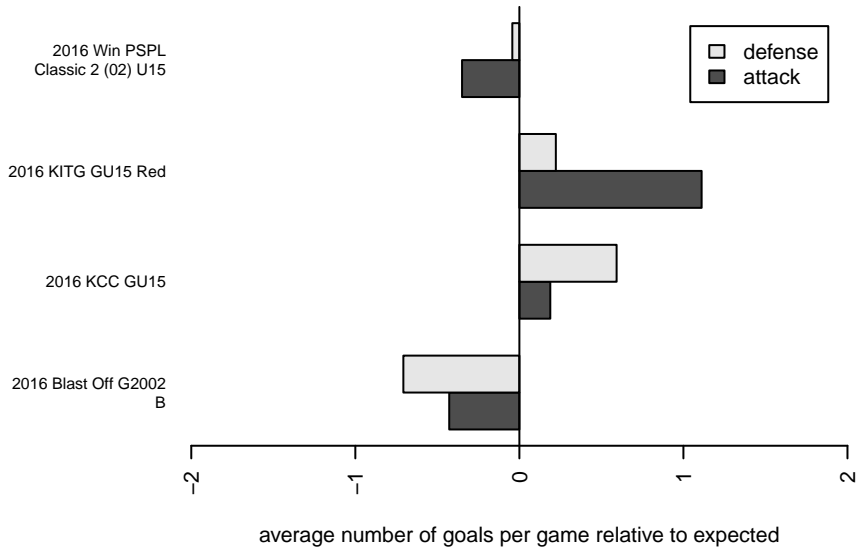

# Silver FC G02

Silver FC  
Silver Lake, WA  
G02 total strength=1195  
attack=4.82 defense=3.2  
spr league = Win PSPL Classic 2 (02) U15

alt names used:  
Silver FC G02  
Silver FC G02  
Silver FC G02

Venues played:  
2016 KCC GU15  
2016 KITG GU15 Red  
2016 Blast Off G2002 B  
2016 Win PSPL Classic 2 (02) U15

**Silver FC G02**  
Dots are actual minus expected GF (blue circles) and GA (red triangles).  
Blue line is smoothed change in attack strength. Red is smoothed change in defense strength.

**attack and defense variance (black dot)  
relative to other teams  
and top 10 in region**

**attack and defense rating  
relative to others at age  
and all opponents in last 13 months**

**attack and defense rating  
relative to others at age  
and all opponents in last 13 months**

**Performance relative to 13 month average**

**Performance relative to 13 month average**

Distribution of opponents  
 Red = Lose zone, Blue = Win zone, Green = Even  
 Black line separates win/lose zones