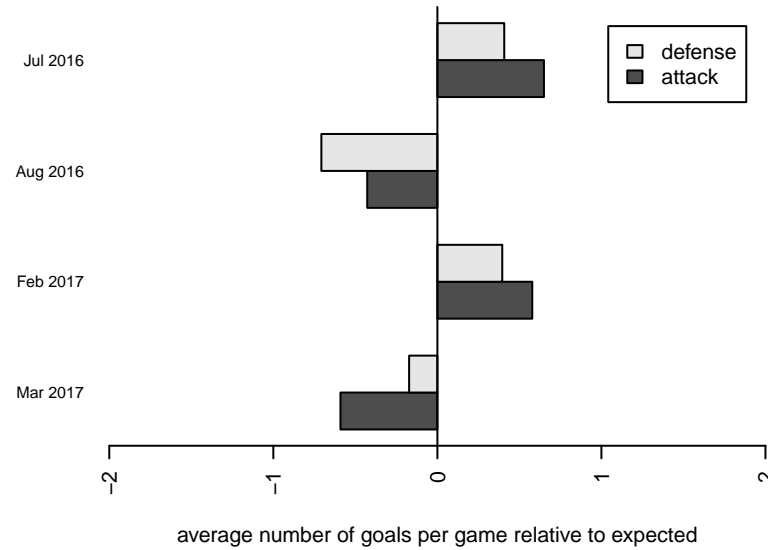

Venues played:  
2016 KCC GU15  
2016 KITG GU15 Red  
2016 Blast Off G2002 B  
2016 Win PSPL Classic 2 (02) U15

**Silver FC G02**  
Dots are actual minus expected GF (blue circles) and GA (red triangles).  
Blue line is smoothed change in attack strength. Red is smoothed change in defense strength.

**attack and defense variance (black dot)  
relative to other teams  
and top 10 in region**

**attack and defense rating  
relative to others at age  
and all opponents in last 13 months**

**attack and defense rating  
relative to others at age  
and all opponents in last 13 months**

**Performance relative to 13 month average**

**Performance relative to 13 month average**

Distribution of opponents  
 Red = Lose zone, Blue = Win zone, Green = Even  
 Black line separates win/lose zones