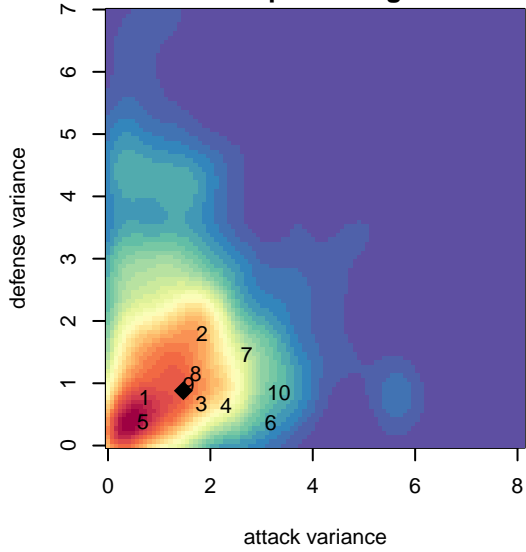

# Silver FC G02

Silver FC  
Silver Lake, WA  
G02 total strength=1195  
attack=4.82 defense=3.2  
spr league = Win PSPL Classic 2 (02) U15

alt names used:  
Silver FC G02  
Silver FC G02  
Silver FC G02

Venues played:  
2016 KCC GU15  
2016 KITG GU15 Red  
2016 Blast Off G2002 B  
2016 Win PSPL Classic 2 (02) U15

**Silver FC G02**  
Dots are actual minus expected GF (blue circles) and GA (red triangles).  
Blue line is smoothed change in attack strength. Red is smoothed change in defense strength.

**attack and defense variance (black dot)  
relative to other teams  
and top 10 in region**

**attack and defense rating  
relative to others at age  
and all opponents in last 13 months**

**attack and defense rating  
relative to others at age  
and all opponents in last 13 months**