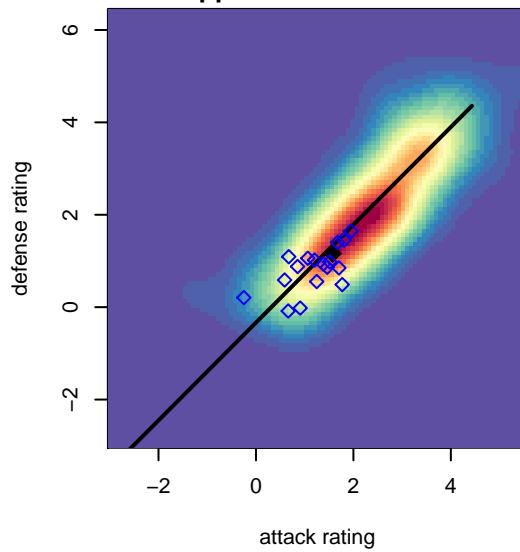

# Silver FC G02

Silver FC  
Silver Lake, WA  
G02 total strength=1195  
attack=4.82 defense=3.2  
spr league = Win PSPL Classic 2 (02) U15

alt names used:  
Silver FC G02  
Silver FC G02  
Silver FC G02

Venues played:  
2016 KCC GU15  
2016 KITG GU15 Red  
2016 Blast Off G2002 B  
2016 Win PSPL Classic 2 (02) U15

**Silver FC G02**  
Dots are actual minus expected GF (blue circles) and GA (red triangles).  
Blue line is smoothed change in attack strength. Red is smoothed change in defense strength.

**attack and defense variance (black dot)  
relative to other teams  
and top 10 in region**

**attack and defense rating  
relative to others at age  
and all opponents in last 13 months**

**attack and defense rating  
relative to others at age  
and all opponents in last 13 months**

**Performance relative to 13 month average**

**Performance relative to 13 month average**

Distribution of opponents  
 Red = Lose zone, Blue = Win zone, Green = Even  
 Black line separates win/lose zones