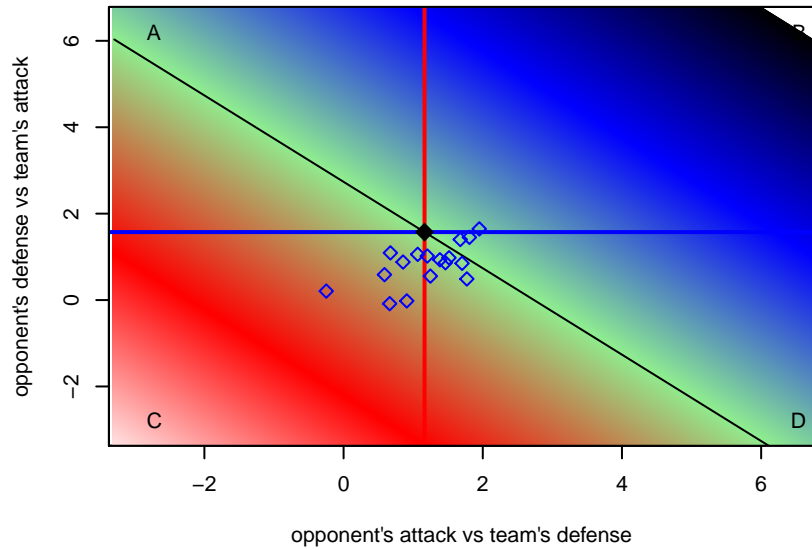

Venues played:  
2016 KCC GU15  
2016 KITG GU15 Red  
2016 Blast Off G2002 B  
2016 Win PSPL Classic 2 (02) U15

**Silver FC G02**  
Dots are actual minus expected GF (blue circles) and GA (red triangles).  
Blue line is smoothed change in attack strength. Red is smoothed change in defense strength.

**attack and defense variance (black dot)  
relative to other teams  
and top 10 in region**

**attack and defense rating  
relative to others at age  
and all opponents in last 13 months**

**attack and defense rating  
relative to others at age  
and all opponents in last 13 months**

**Performance relative to 13 month average**

**Performance relative to 13 month average**

Distribution of opponents  
 Red = Lose zone, Blue = Win zone, Green = Even  
 Black line separates win/lose zones