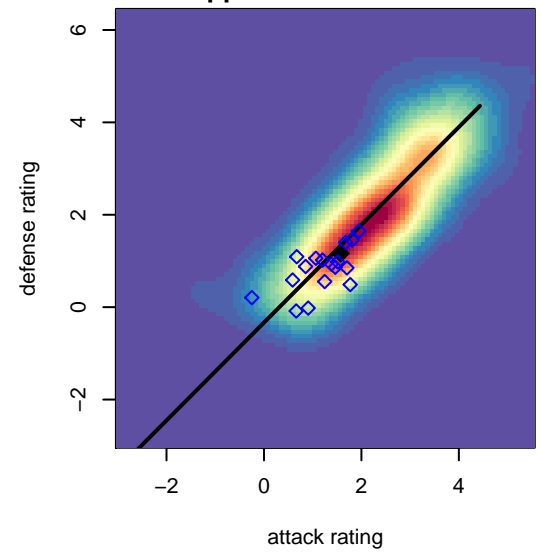

# Silver FC G02

Silver FC  
Silver Lake, WA  
G02 total strength=1195  
attack=4.82 defense=3.2  
spr league = Win PSPL Classic 2 (02) U15

alt names used:  
Silver FC G02  
Silver FC G02  
Silver FC G02

Venues played:  
2016 KCC GU15  
2016 KITG GU15 Red  
2016 Blast Off G2002 B  
2016 Win PSPL Classic 2 (02) U15

**Silver FC G02**  
Dots are actual minus expected GF (blue circles) and GA (red triangles).  
Blue line is smoothed change in attack strength. Red is smoothed change in defense strength.

**attack and defense variance (black dot)  
relative to other teams  
and top 10 in region**

**attack and defense rating  
relative to others at age  
and all opponents in last 13 months**

**attack and defense rating  
relative to others at age  
and all opponents in last 13 months**

**Performance relative to 13 month average**

**Performance relative to 13 month average**

Distribution of opponents  
 Red = Lose zone, Blue = Win zone, Green = Even  
 Black line separates win/lose zones